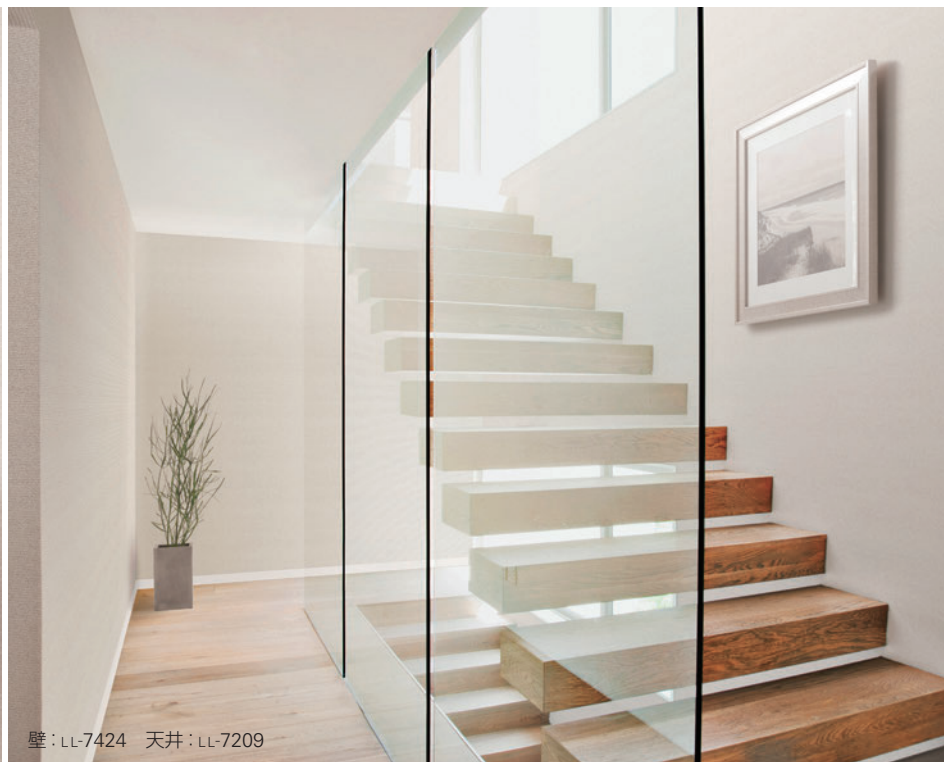

COLOR&TEXTURE
Warm gray